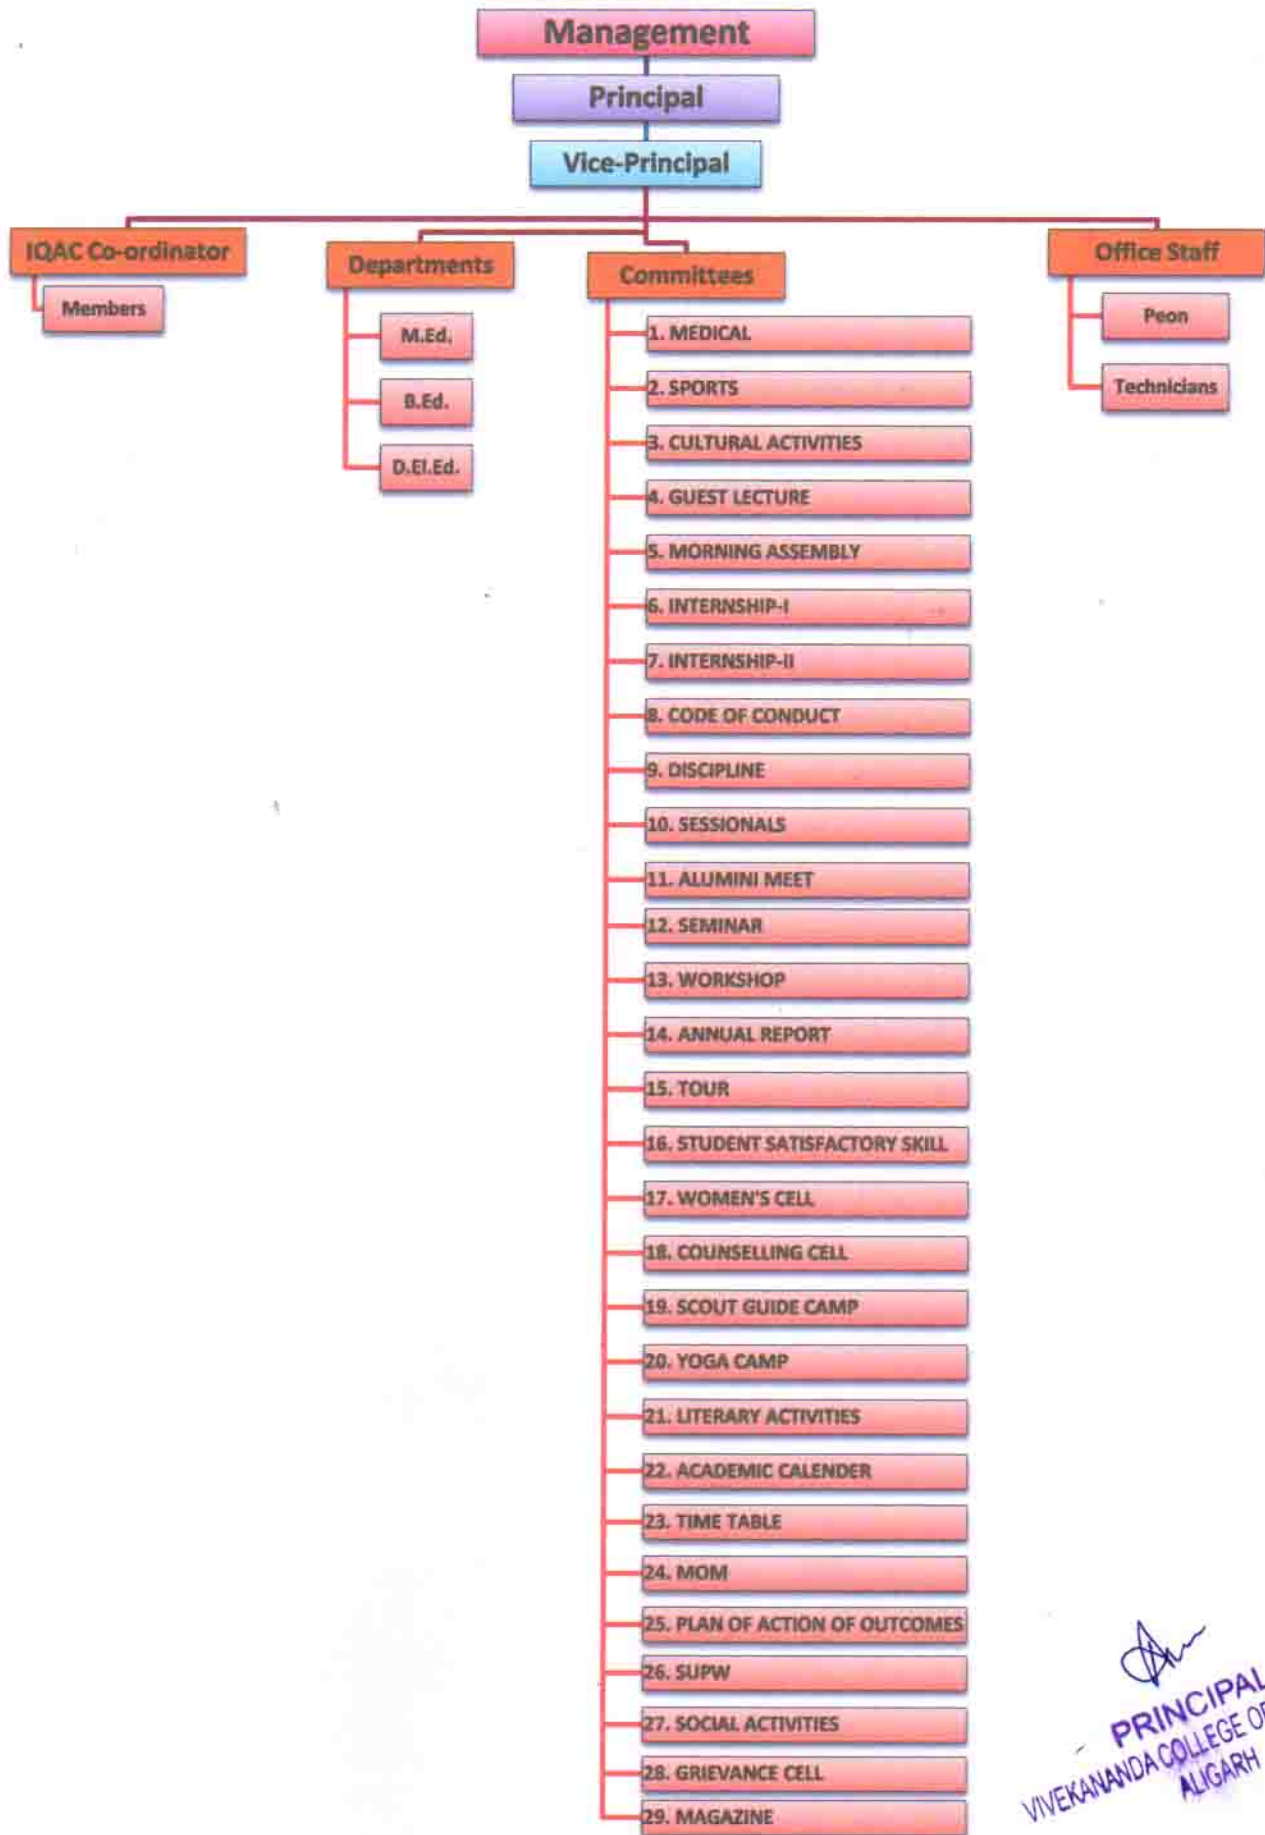

VIVEKANANDA COLLEGE OF EDUCATION

ORGANOGRAM

PRINCIPAL
VIVEKANANDA COLLEGE OF EDUCATION
ALIGARH